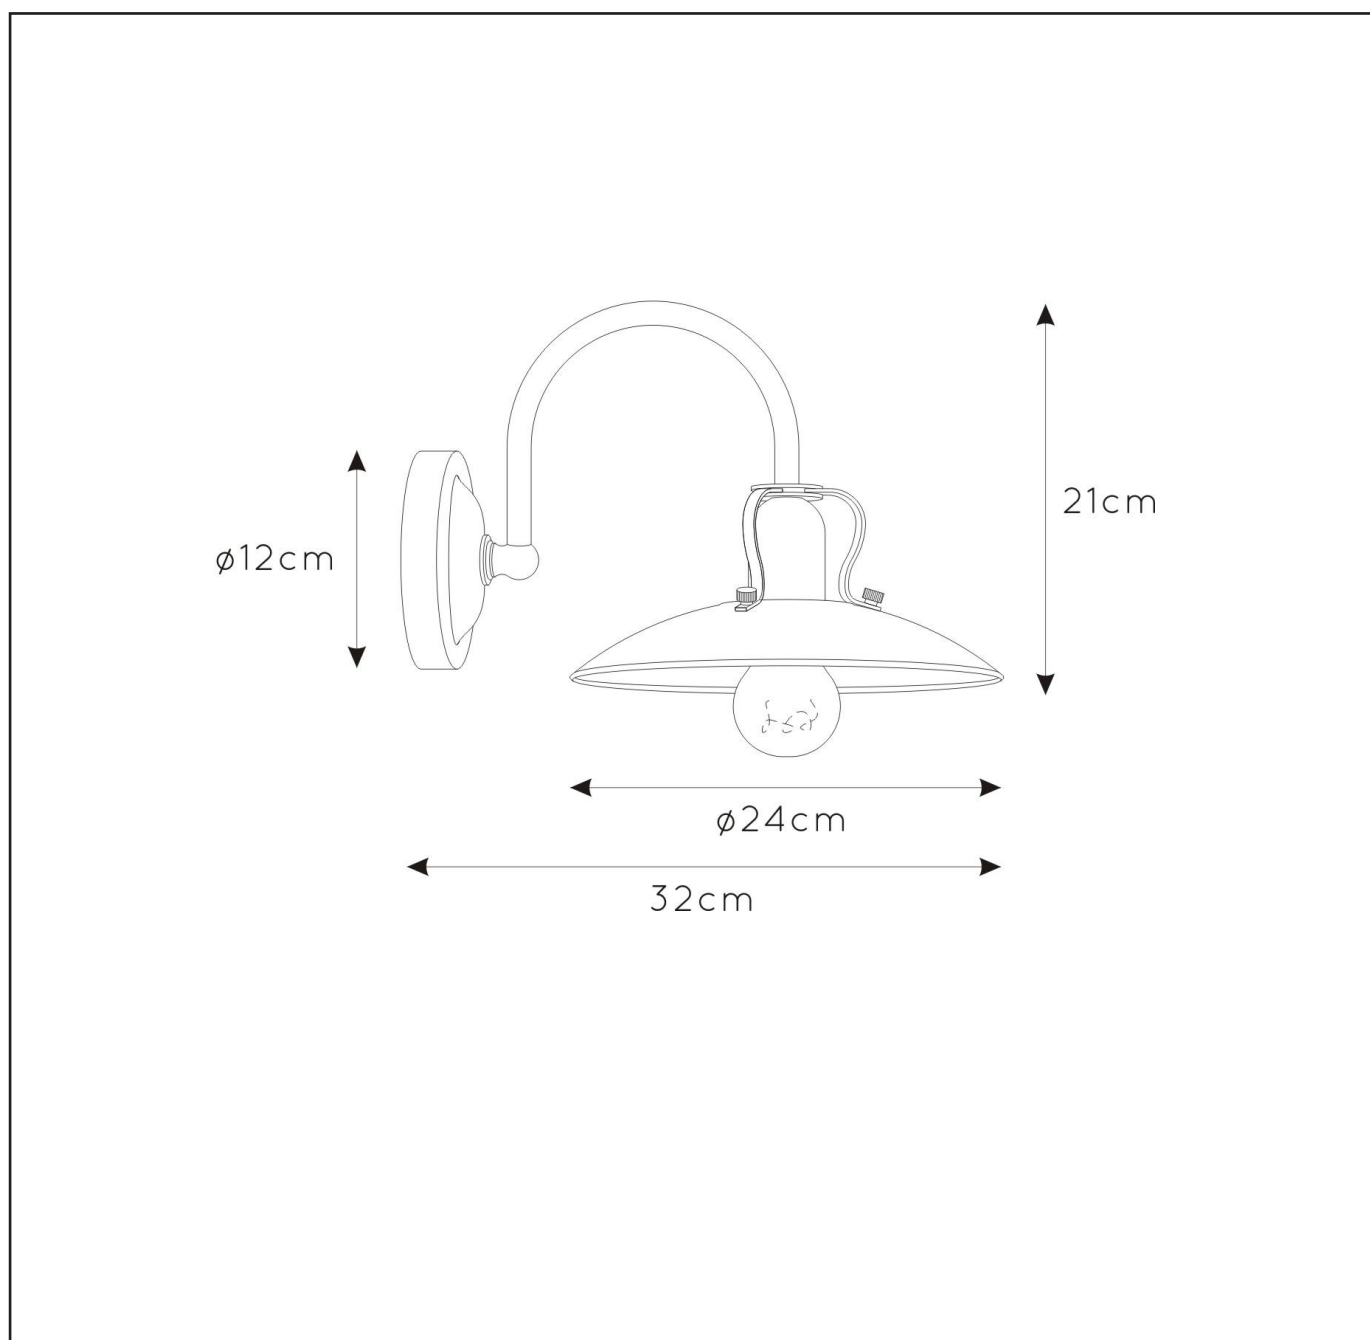

### General

Dimensions LxWxH : 32cm x 24cm x 21cm

Height minimum : 4cm

Height maximum : 21 cm

Dimensions shade LxWxH : Ø 24cm x 4cm

Main material : Steel

Ceiling rose material : Steel

Color : Cream+rusty

### Product specifications

Dimmable : No

Light direction : Down

Adjustable in height : No

Directional : No

Cable :

Cable length : cm

Sensor : Without Sensor

For more specifications of this product please visit

[www.lucide.com](http://www.lucide.com)

LUCIDE

TECHNICAL DRAWING & DIMENSIONS

## ROMER

item number : 30276/01/38

EAN code : 5411212302144

For more specifications, dimensions please visit

[www.lucide.com](http://www.lucide.com)